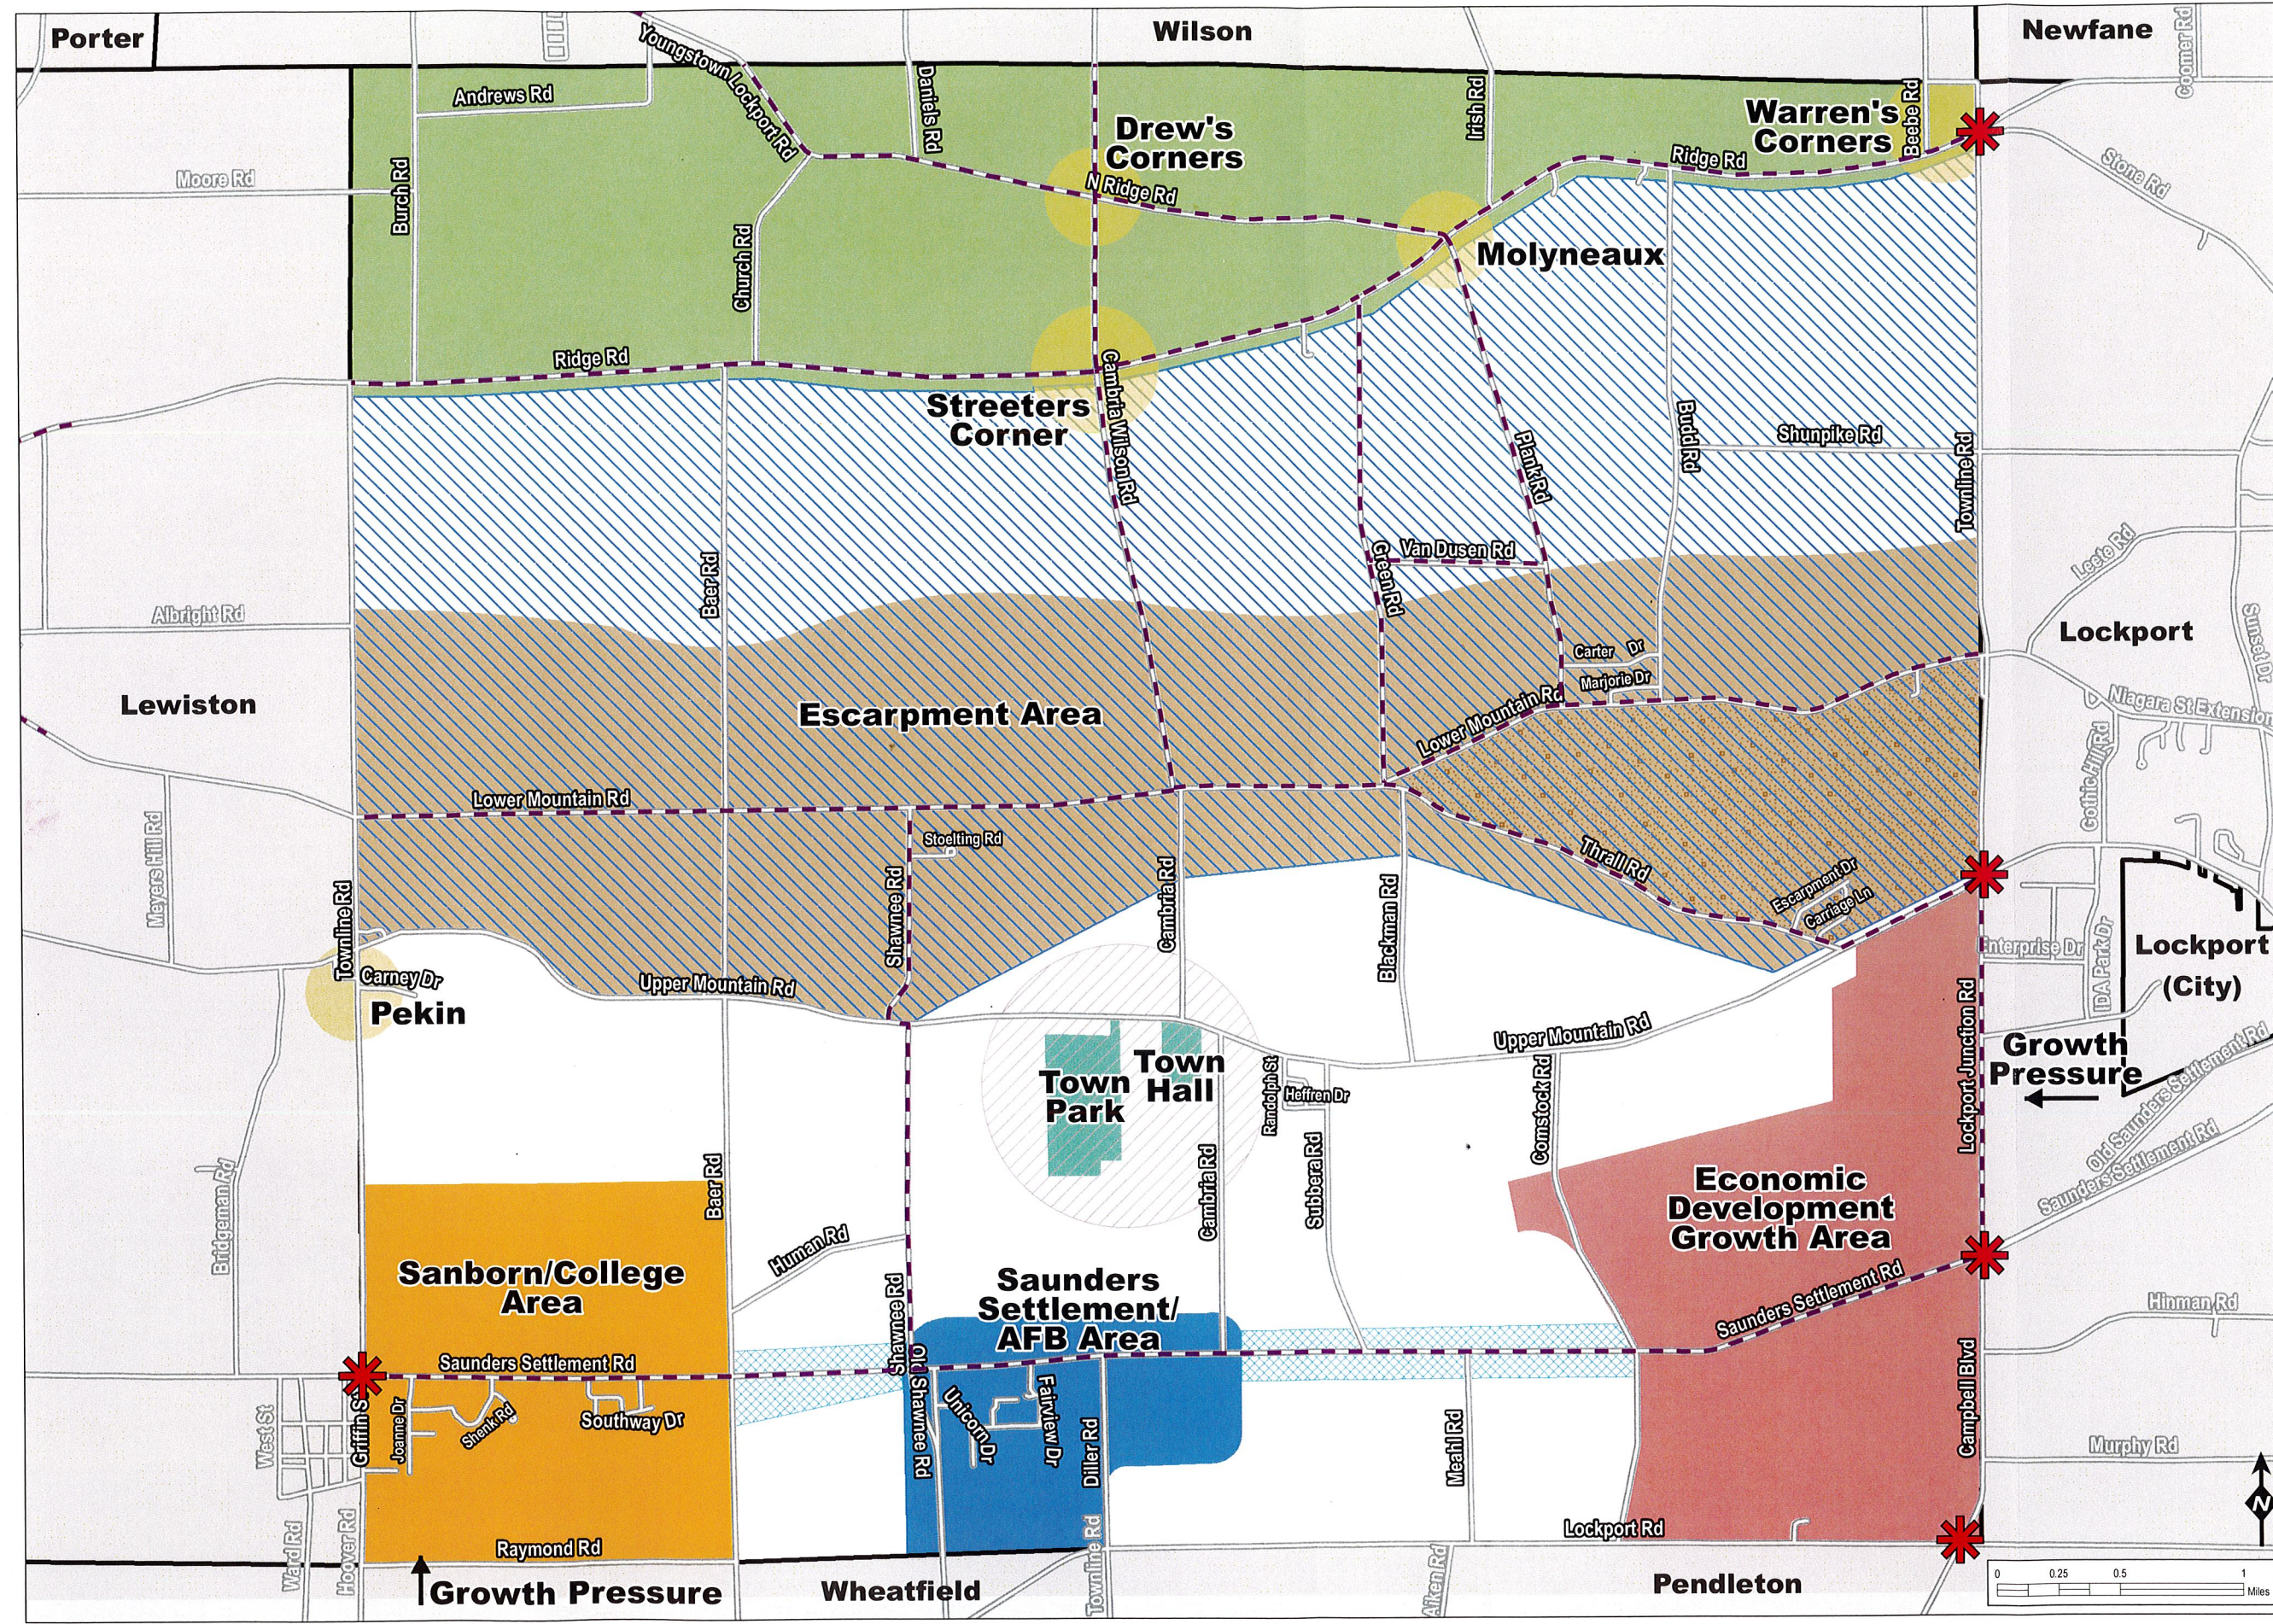

## Water & Sewer Infrastructure

**LEGEND**

- 2020 Parcels
- NCSID Interceptor (Existing)
- Waterlines (Existing)
- Sewerlines (Existing)

WD Project # 29530520  
Map Created: February 2021

Wendel WD Architecture, Engineering, Surveying & Landscape Architecture, P.C. shall assume no liability for 1. Any errors, omissions, or inaccuracies in the information provided regardless of how caused or 2. Any decision or action taken or not taken by the reader in reliance upon any information or data furnished hereunder.  
Data Sources: NYS GIS Program Office, NYS Office of Information Technology Services GIS Program Office (GPO), Niagara County Real Property Services, Town of Cambria

## Vision Map

### LEGEND

- Niagara Wine Trail
- Vision**
- Economic Development Growth Area
- Escarpment / Agri-Tourism / Wine Trail
- Town Community Center
- Rural/Agricultural
- Escarpment Area
- Escarpment Plateau
- Sanborn/College
- Saunders Settlement/AFB Area
- Town Hall / Town
- Saunders Settlement Connected Development Area
- Hamlet
- Gateway