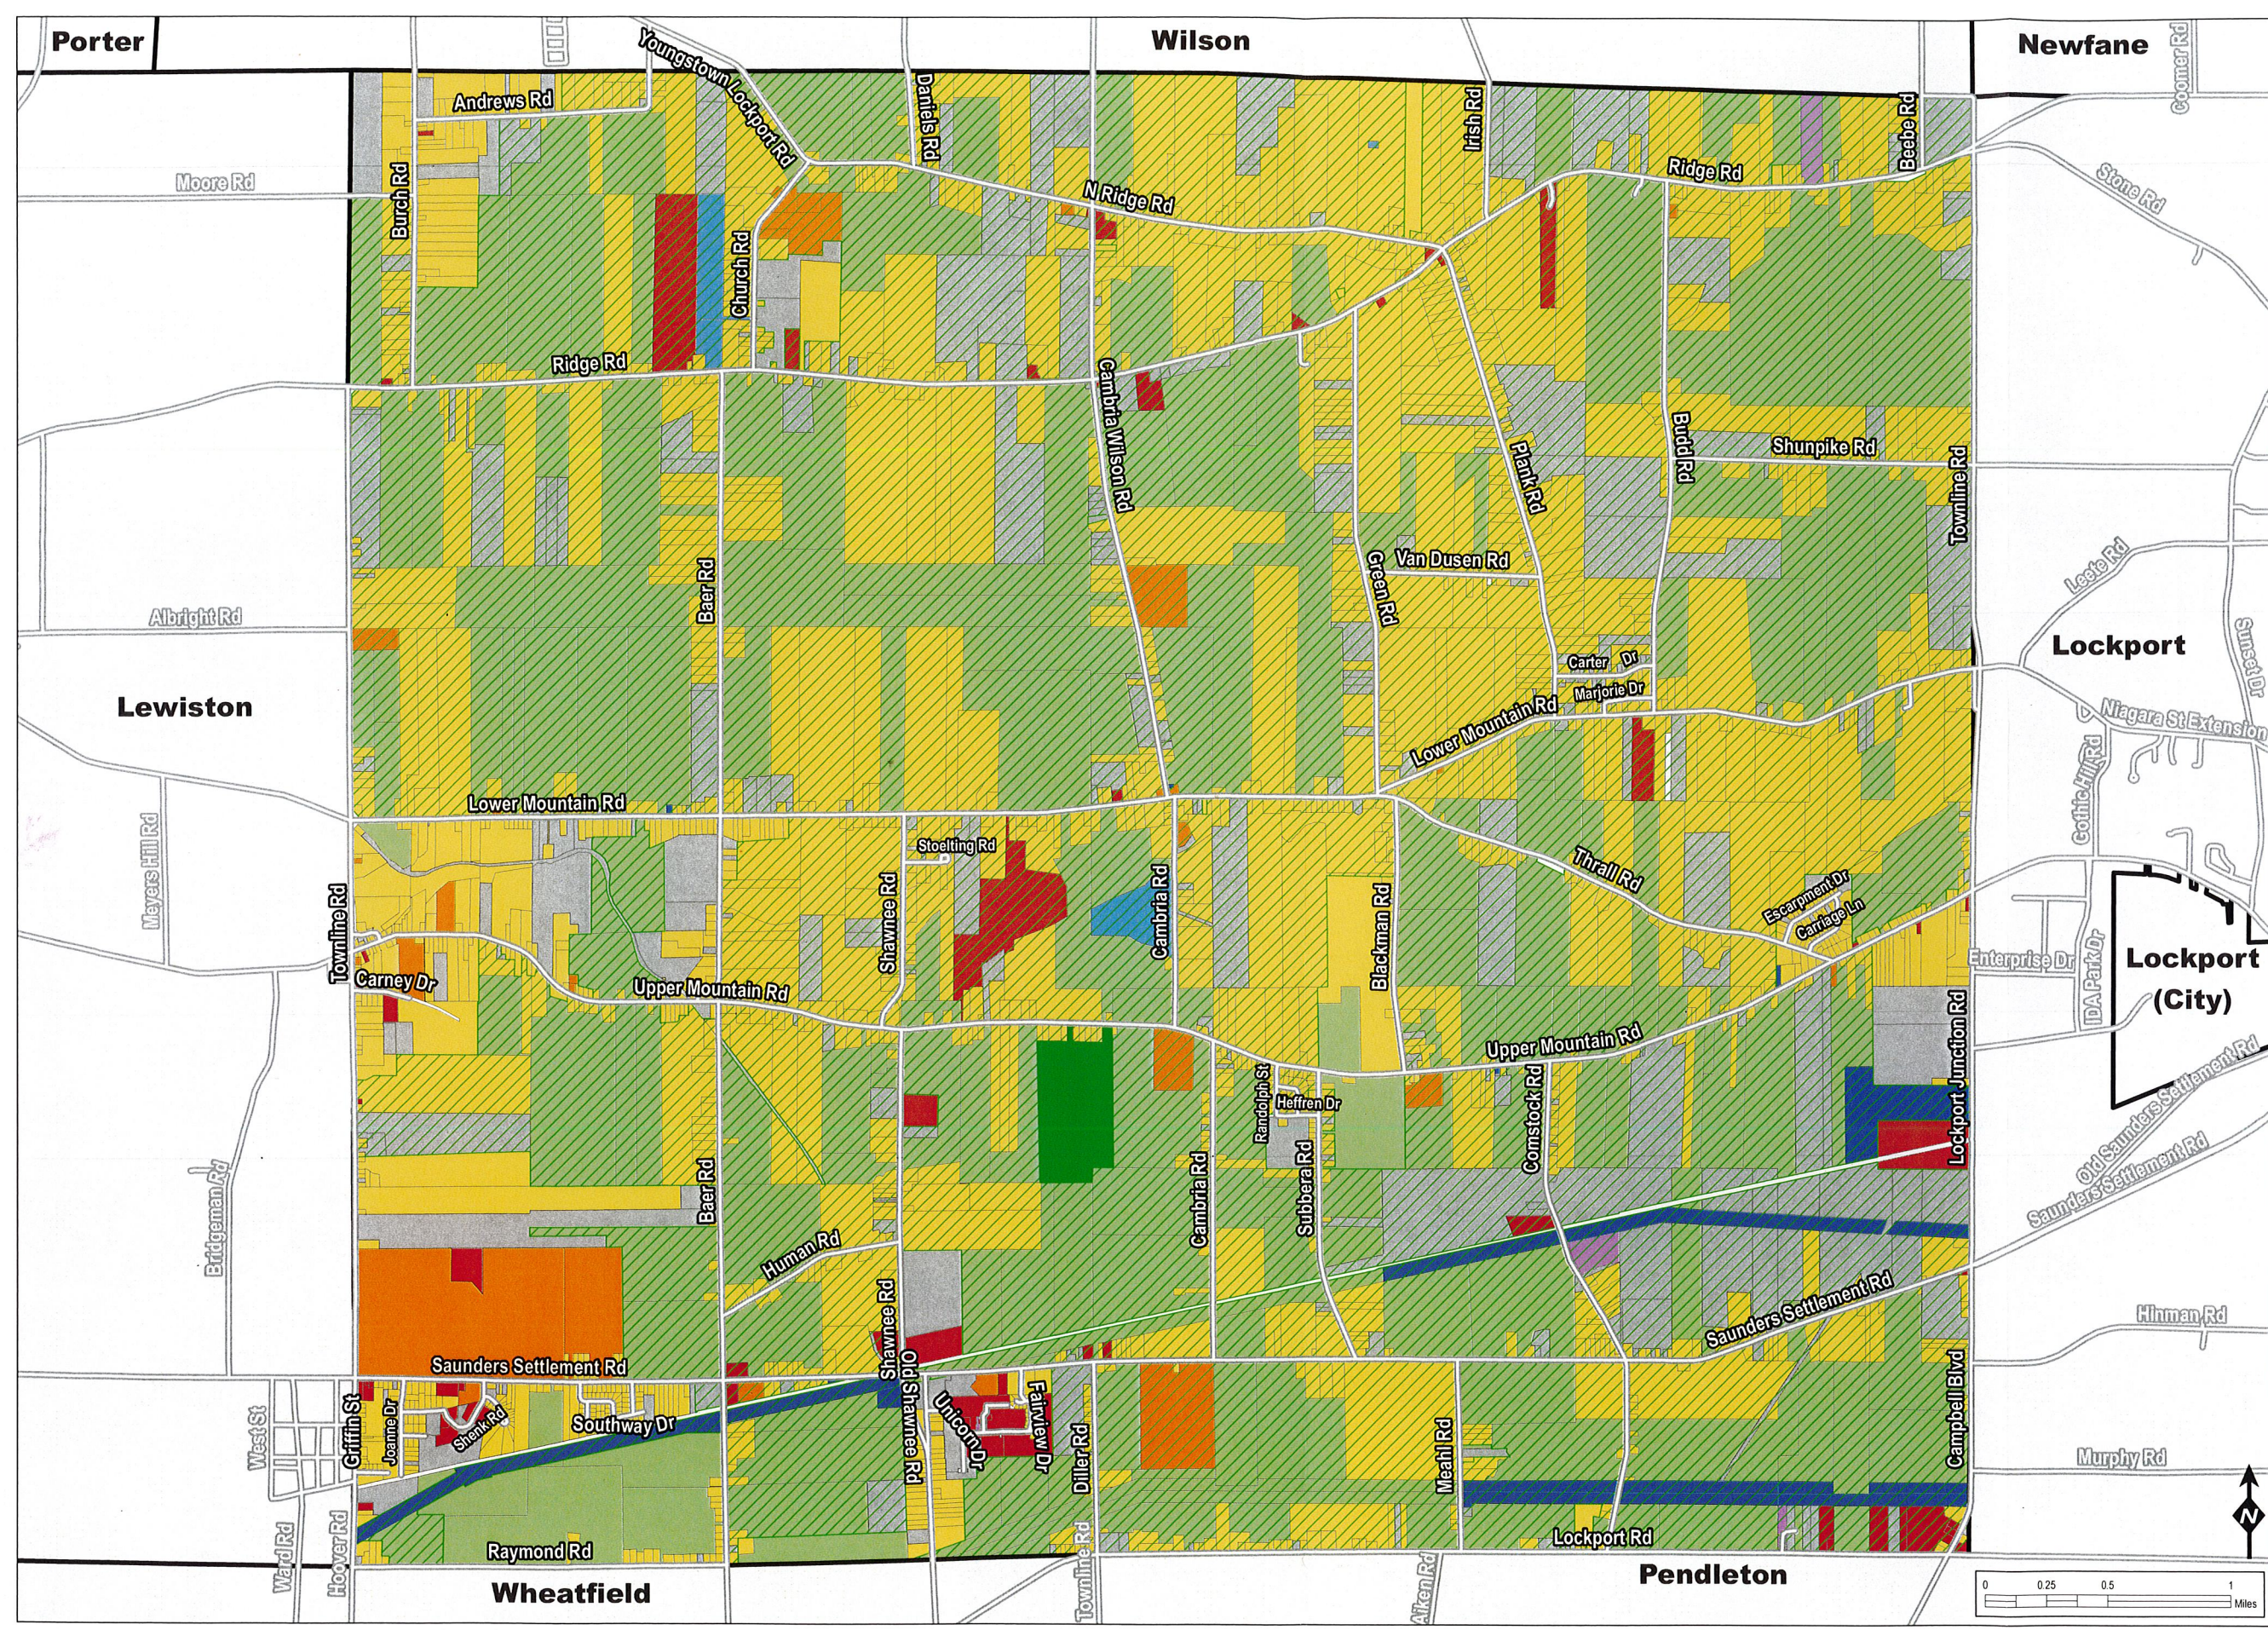

Town of Cambria Comprehensive Plan Update

Cambria, New York

Land Use and Agriculture District

LEGEND

- Agriculture District 7
- 2020 Land**
- No Data
- Agriculture
- Residential
- Vacant
- Commercial
- Recreation & Entertainment
- Community Services
- Industrial
- Public Services
- Wild, Forested, Conservation Lands & Public Parks

Wendel WD Architecture, Engineering, Surveying & Landscape Architecture, P.C. shall assume no liability for 1. Any errors, omissions, or inaccuracies in the information provided regardless of how caused or; 2. Any decision or action taken or not taken by the reader in reliance upon any information or data furnished hereunder.
Data Sources: NYS GIS Program Office, NYS Office of Information Technology Services GIS Program Office (GPO), Niagara County Real Property Services

Town of Cambria Comprehensive Plan Update

Cambria, New York

Agriculture Tourism

LEGEND

- 2020 Parcels
- Niagara Escarpment
- Agricultural Land
- Agrotourism**
 - Cider Mill
 - Distillery
 - Farm
 - Maple Sugar
 - Sunflower Field
 - Tavern
 - Winery
- Community Features**
 - College
 - Park/Recreation
 - Town Hall
 - SHPO National Register - Listed Building
 - SHPO National Register - Eligible Building
 - 2018-2019 State Funded Snowmobile Trails
 - Niagara Wine Trail

Town of Cambria Comprehensive Plan Update

Cambria, New York

Agriculture

LEGEND

- Cider Mill
- Distillery
- Farm
- Maple Sugar
- Sunflower Field
- Tavern
- Winery

Farmland Classification

- All areas are prime farmland
- Farmland of statewide importance
- Prime farmland if drained
- Not prime farmland