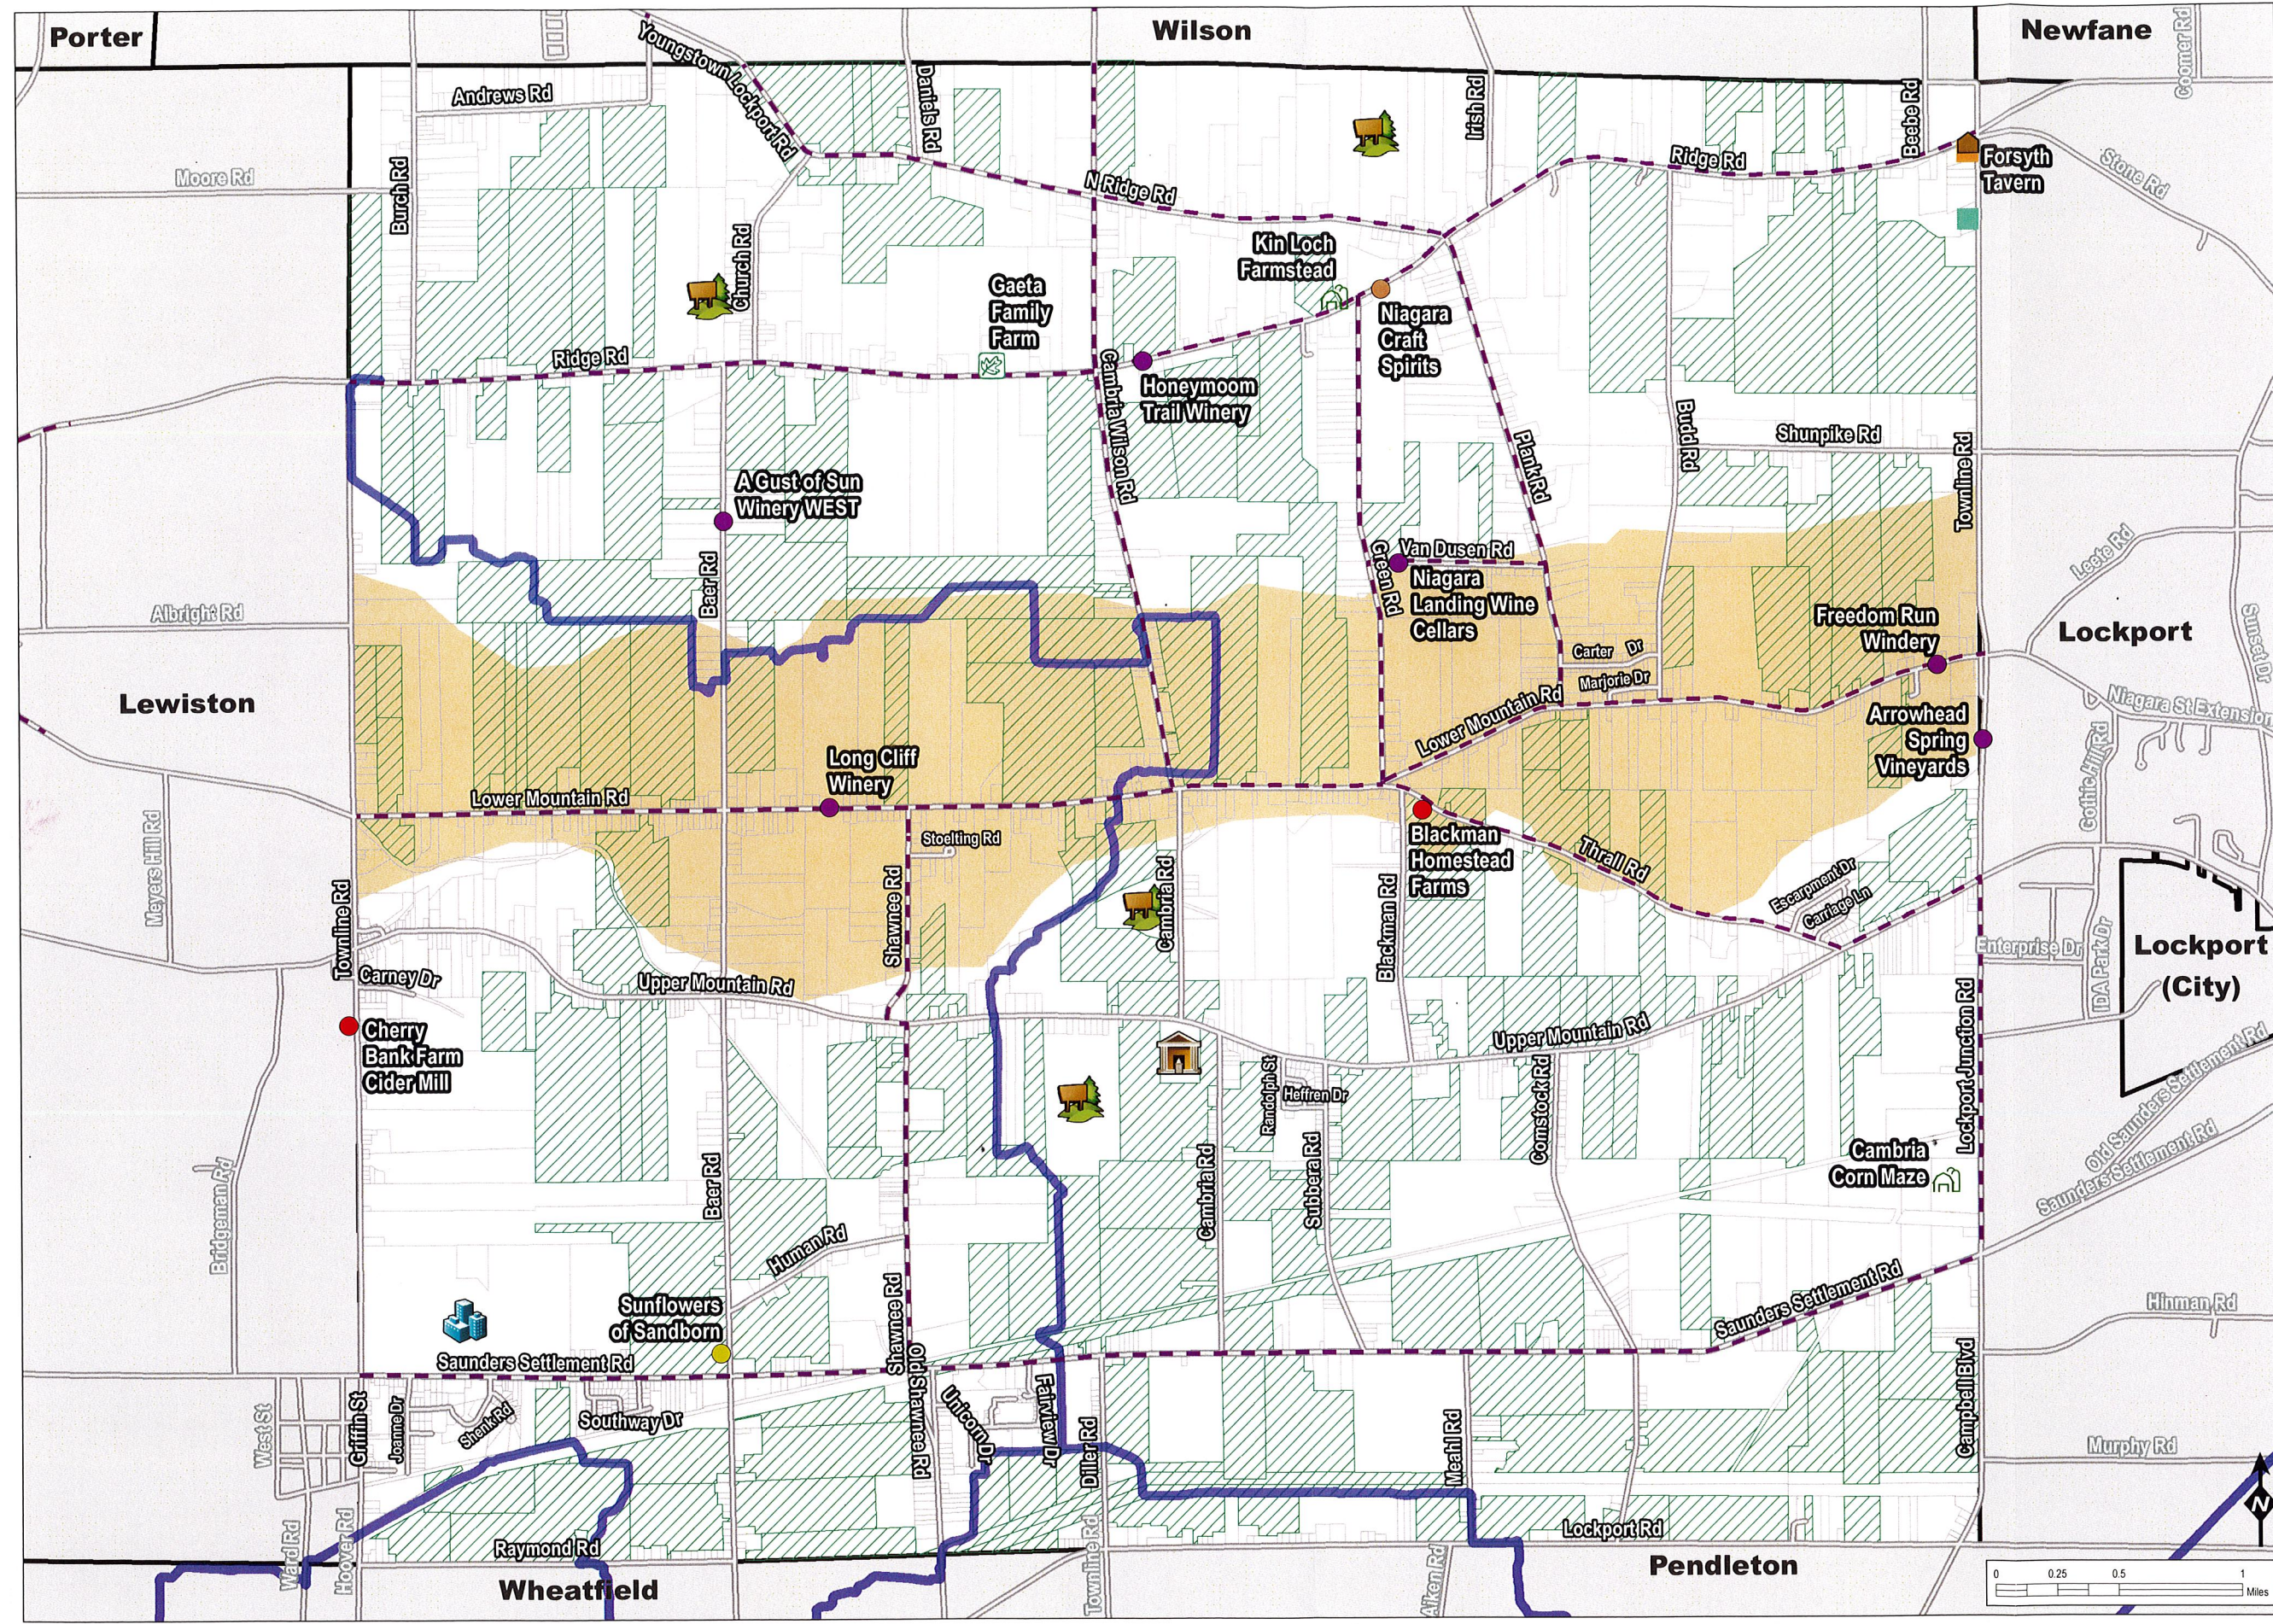

Town of Cambria Comprehensive Plan Update

Cambria, New York

Land Use and Agriculture District

LEGEND

- Agriculture District 7
- 2020 Land**
- No Data
- Agriculture
- Residential
- Vacant
- Commercial
- Recreation & Entertainment
- Community Services
- Industrial
- Public Services
- Wild, Forested, Conservation Lands & Public Parks

Wendel WD Architecture, Engineering, Surveying & Landscape Architecture, P.C. shall assume no liability for 1. Any errors, omissions, or inaccuracies in the information provided regardless of how caused or; 2. Any decision or action taken or not taken by the reader in reliance upon any information or data furnished hereunder.
Data Sources: NYS GIS Program Office, NYS Office of Information Technology Services GIS Program Office (GPO), Niagara County Real Property Services

Town of Cambria Comprehensive Plan Update

Cambria, New York

Agriculture Tourism

LEGEND

- 2020 Parcels
- Niagara Escarpment
- Agricultural Land
- Agrotourism**
 - Cider Mill
 - Distillery
 - Farm
 - Maple Sugar
 - Sunflower Field
 - Tavern
 - Winery
- Community Features**
 - College
 - Park/Recreation
 - Town Hall
 - SHPO National Register - Listed Building
 - SHPO National Register - Eligible Building
 - 2018-2019 State Funded Snowmobile Trails
 - Niagara Wine Trail

Town of Cambria Comprehensive Plan Update

Cambria, New York

Agriculture

LEGEND

- Cider Mill
- Distillery
- Farm
- Maple Sugar
- Sunflower Field
- Tavern
- Winery

Farmland Classification

- All areas are prime farmland
- Farmland of statewide importance
- Prime farmland if drained
- Not prime farmland